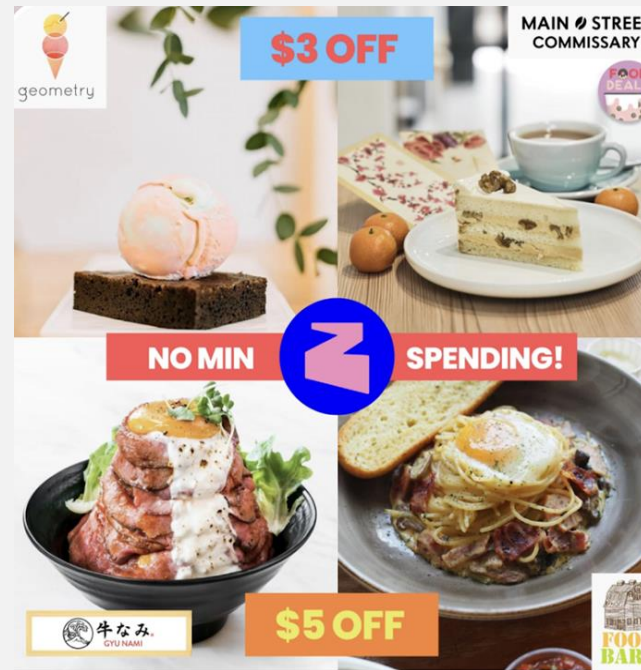

### Zig Flash Deal: Irresistible Food Deals

- ◆ Zig is a new transport and lifestyle app by ComfortDelGro 🚗
- ◆ No min. spend
- ◆ Promotion only applicable for takeaway
- ◆ Participating merchants: Geometry, Main Street Commissary, Gyu Nami, Food Barn & more 🍔
- ◆ Order through the Zig app under the Eat + Drink tab

# Sad to be back in the office?

Free Flash Coffee on us at Oxley Tower!  
26-30 April. One redemption per user.

FLASH COFFEE ZIG

## Order thru Zig Get \$5 off.

No minimum spend. One redemption per user. Redeem in-app.

Step 1: Scan to download

Step 2: Search for "MILK" under Eat+Drink

Zig, a new transport & lifestyle app from ComfortDelGro.